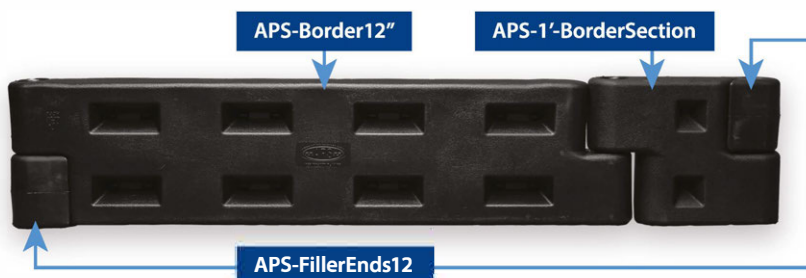

Playground Borders

100% RECYCLED

MADE IN USA

Action Play Systems offers the highest quality playground border in the industry. APS playground borders are 4' 4" long, 4" wide and available in either 8" or 12" heights. Both our 8" and 12" high playground borders feature our patented Surfacing Guide (US Patent #716,113 and D732,357). This guide serves as a ruler on your playground to ensure adequate levels of safety surfacing are maintained. With a quick glance, you can easily see how much surfacing is currently on your playground.

Our 8" high playground borders are perfect for early childhood environments, or when using rubber mulch and when only a 6" depth of loose fill surfacing is required. The 12" high APS playground border is perfect for all playground environments, as well as, raised bed gardening.

Offering a 10-year limited warranty, our product is designed to take the place of wood timbers and offers a permanent, maintenance free solution to keeping your playground safety surfacing where it belongs—on the playground!