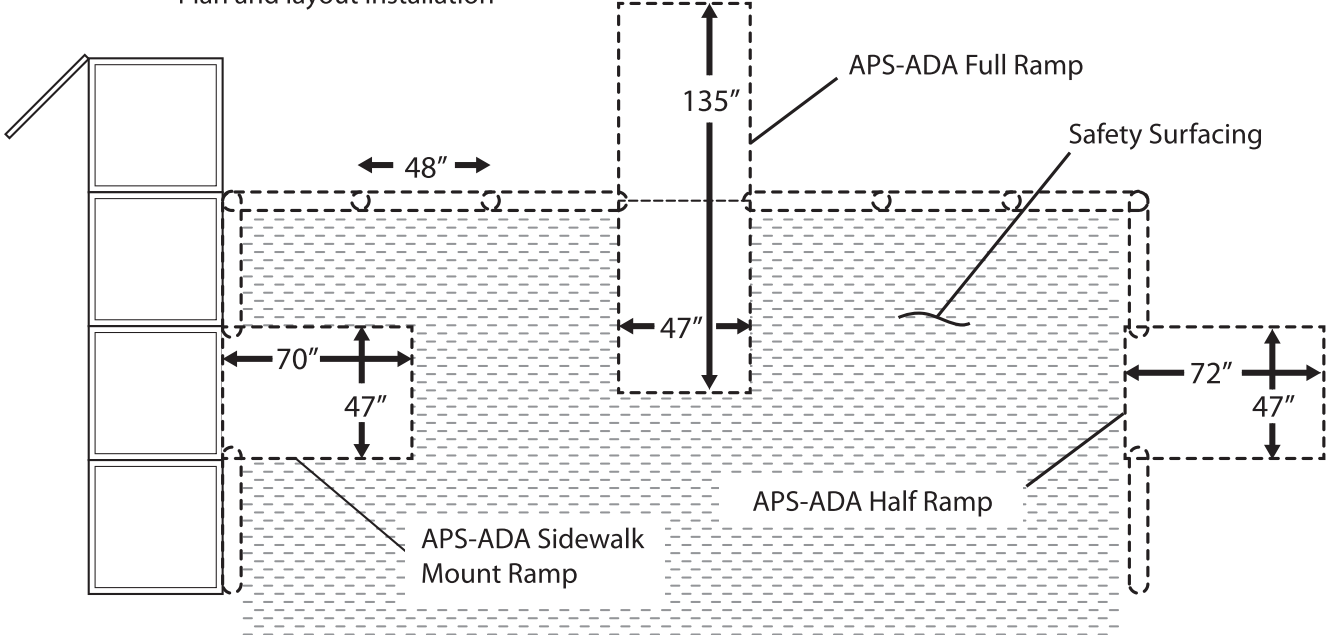

ADA Playground Access Ramps

Action Play Systems' wheelchair accessible ramp systems are the only true universal playground ramp systems available today. Designed to mount independent of the playground borders; APS full and half ramps provide an ADA/Wheelchair accessible entrance to the playground while offering a clear point of entry and exit

to the playground. Each ADA ramp system includes (2) each 4" and 6" filler ends as well as the necessary spikes for installation. Our APS-ADAFullRamp includes 2 halves while our APS-ADAHalfRamp and APS-ADASidewalkMountRamp include 1 half to provide access into the play area.

The Department of Justice's revised regulations for Titles II and III of the Americans with Disabilities Act of 1990 (ADA)

These regulations adopted revised, enforceable accessibility standards called the 2010 ADA Standards for Accessible Design, "2010 Standards." On March 15, 2012, compliance with the 2010 Standards was required for new construction and alterations under Titles II and III. March 15, 2012, is also the compliance date for using the 2010 Standards for program accessibility and barrier removal.

Plan and layout installation