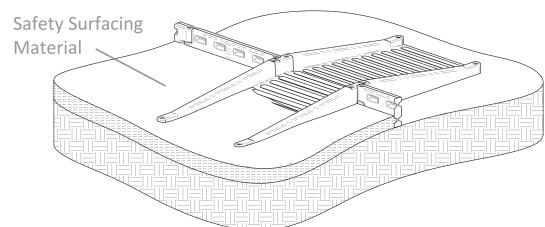

Designed to install independent of our playground borders; APS ramps provide cost effective wheelchair accessibility and a clear point of entry/exit on any playground installation.

APS-ADA Half Ramp

ADA Half Ramp System for 8" or 12" borders

Ideal for connecting an accessible route to the use zone of a loose fill playground.

APS-ADA Sidewalk Mount Ramp

ADA Sidewalk Mount Ramp System for 8" or 12" borders

Ideal for connecting an existing use zone to an adjacent sidewalk.

APS-ADA Full Ramp

ADA Full Ramp System for 8" or 12" borders

Ideal for larger use zones where additional access, egress, and turn-around room is desired.

Everyone is GaGa over **GaGa Ball!**

What is it?

GaGa is a sport for all ages and abilities similar to dodgeball. GaGa translates to “touch-touch” in Hebrew and the game is thought to have originated in Israel. GaGa’s popularity has continued to rise in the US and is extremely popular at camps, schools and playgrounds everywhere!