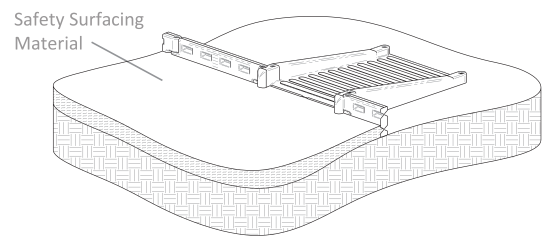

Plan and layout installation

Action Play Systems offers three unique modular ramp systems to provide wheelchair access on your playground designs. All APS modular ramp systems are commercial grade and composed of 100% recycled plastic.

Designed to install independent of our playground borders; APS ramps provide cost effective wheelchair accessibility and a clear point of entry/exit on any playground installation.

APS-ADA Half Ramp

ADA Half Ramp System for 8" or 12" borders

Ideal for connecting an accessible route to the use zone of a loose fill playground.

APS-ADA Sidewalk Mount Ramp

ADA Sidewalk Mount Ramp System for 8" or 12" borders

Ideal for connecting an existing use zone to an adjacent sidewalk.