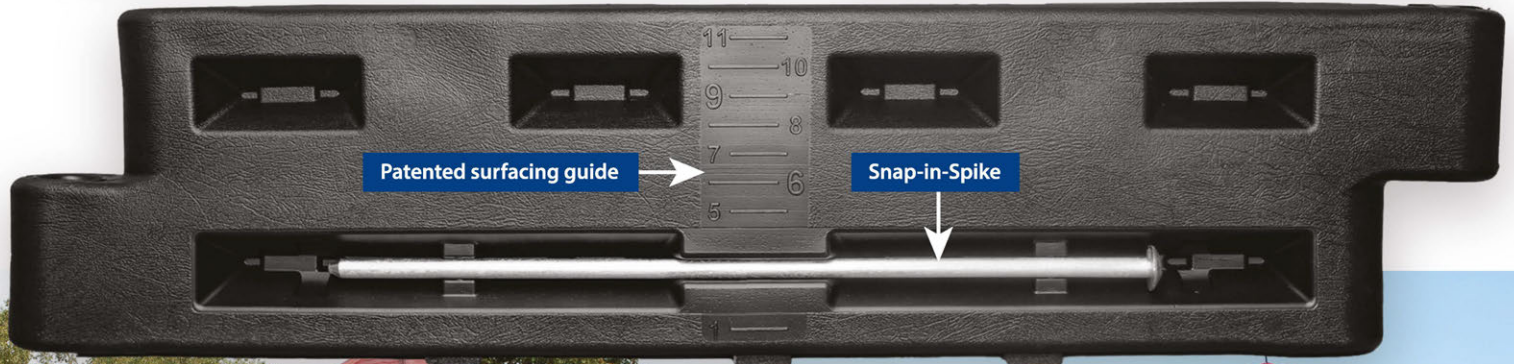

APS-Border8

8" high Playground Border with Spike
(also available in GREEN)

APS-Border12

12" high Playground Border with Spike
(also available in GREEN)

Border Accessories

We offer a full compliment of accessories to go along with our 8" and 12" playground borders. Our 1' border kit allows you to frame use zones when space is at a premium and a length less than 4' is required. Each kit includes: (2) 1' border sections, (2) 6" filler ends, (2) 100-spike12".