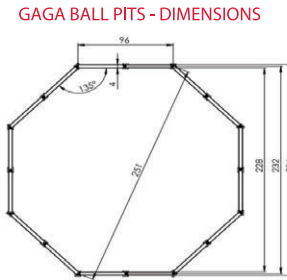

Our Pits

Action Play Systems offers 3 sizes of GaGa Ball Pits for indoor or outdoor use. Each kit is constructed utilizing our 12" high playground borders connected with our proprietary stanchions, specifically for our GaGa Ball Pits. Additionally, Action Play Systems GaGa Ball Pits come standard with our exclusive ADA Gate for easy pit entrance and exit, as well as, ADA

wheelchair accessibility. Once installed, our GaGa Ball Pits are 28" high allowing for maximum ball rebound and consistent play. Our stanchions can be permanently anchored if desired (not included) and are coated for maximum durability. Additionally, our proprietary stanchion design allows each wall of the GaGa Ball Pit to be raised 4" for easier cleaning of debris.

APS-GagaPit15
 (24) 100-border12"
 (12) 100-GaGaStanchion

15 FEET - STRAIGHT (24 TIMBER)
 ACROSS FLAT (PIVOT TO PIVOT): 13' 10"
 ACROSS FLAT INSIDE DIMENSION: 13' 6"
 INSIDE AREA (SQ FT): 158.5

APS-GagaPit20
 (32) 100-border12"
 (16) 100-GaGaStanchion