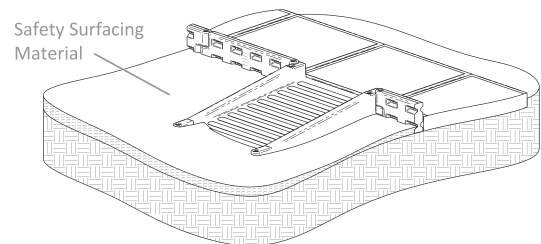

Designed to install independent of our playground borders; APS ramps provide cost effective wheelchair accessibility and a clear point of entry/exit on any playground installation.

APS-ADA Half Ramp

ADA Half Ramp System for 8" or 12" borders

Ideal for connecting an accessible route to the use zone of a loose fill playground.

APS-ADA Sidewalk Mount Ramp

ADA Sidewalk Mount Ramp System for 8" or 12" borders

Ideal for connecting an existing use zone to an adjacent sidewalk.