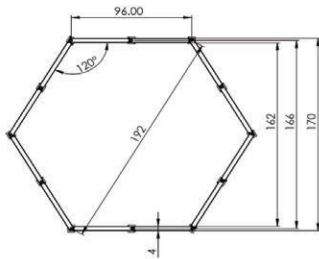

APS-GagaPit15
 (24) 100-border12"
 (12) 100-GaGaStanchion

15 FEET - STRAIGHT (24 TIMBER)
 ACROSS FLAT (PIVOT TO PIVOT): 13' 10"
 ACROSS FLAT INSIDE DIMENSION: 13' 6"
 INSIDE AREA (SQ FT): 158.5

APS-GagaPit20
 (32) 100-border12"
 (16) 100-GaGaStanchion

20 FEET - STRAIGHT (32 TIMBER)
 ACROSS FLAT (PIVOT TO PIVOT): 19' 4"
 ACROSS FLAT INSIDE DIMENSION: 19'
 INSIDE AREA (SQ FT): 298.6

APS-GagaPit26
 (40) 100-border12"
 (20) 100-GaGaStanchion

26 FEET - STRAIGHT (40 TIMBER)
 ACROSS FLAT (PIVOT TO PIVOT): 24' 8"
 ACROSS FLAT INSIDE DIMENSION: 24' 4"
 INSIDE AREA (SQ FT): 479.4