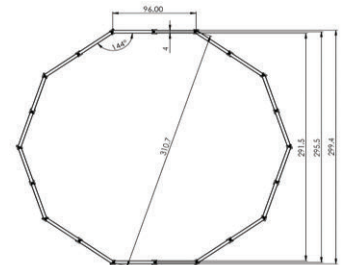

APS-GagaPit15
 (24) 100-border12"
 (12) 100-GaGaStanchion

15 FEET - STRAIGHT (24 TIMBER)
 ACROSS FLAT (PIVOT TO PIVOT): 13' 10"
 ACROSS FLAT INSIDE DIMENSION: 13' 6"
 INSIDE AREA (SQ FT): 158.5

APS-GagaPit20
 (32) 100-border12"
 (16) 100-GaGaStanchion

20 FEET - STRAIGHT (32 TIMBER)
 ACROSS FLAT (PIVOT TO PIVOT): 19' 4"
 ACROSS FLAT INSIDE DIMENSION: 19'
 INSIDE AREA (SQ FT): 298.6

APS-GagaPit26
 (40) 100-border12"
 (20) 100-GaGaStanchion

26 FEET - STRAIGHT (40 TIMBER)
 ACROSS FLAT (PIVOT TO PIVOT): 24' 8"
 ACROSS FLAT INSIDE DIMENSION: 24' 4"
 INSIDE AREA (SQ FT): 479.4